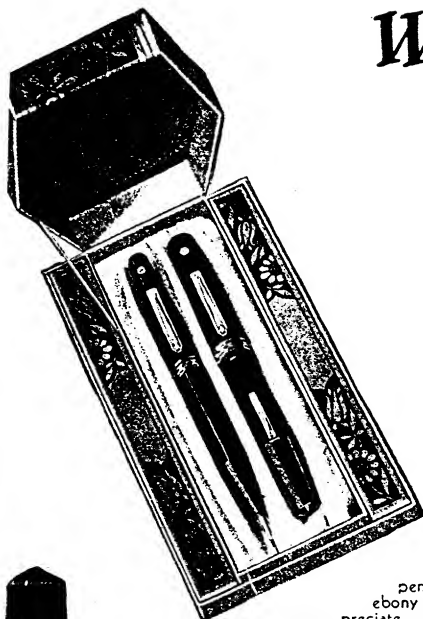

WAHL - EVERSHARP

PENS DORIC PENCILS

PEN AND PENCIL SET FLASHING EBONY BLACK—WITH CLIPS

For Lady or Gentleman. See full size illustration below.

Eversharp Doric standard size pen and pencil set. The pen has the Eversharp personal point feature and the pencil has the propel, repel, expel action. The pen is twelve sided and the pencil ten. The color is a flashing ebony black. A gift anyone will appreciate.

The new moderne gift box greatly enhances the contents.
No. K8799 Per Set $14.00

LADIES' SET WITH RINGS INSTEAD OF CLIPS

Same size pen and pencil also same description as above, except with rings in place of clips.
No. K8800 Per Set $14.00